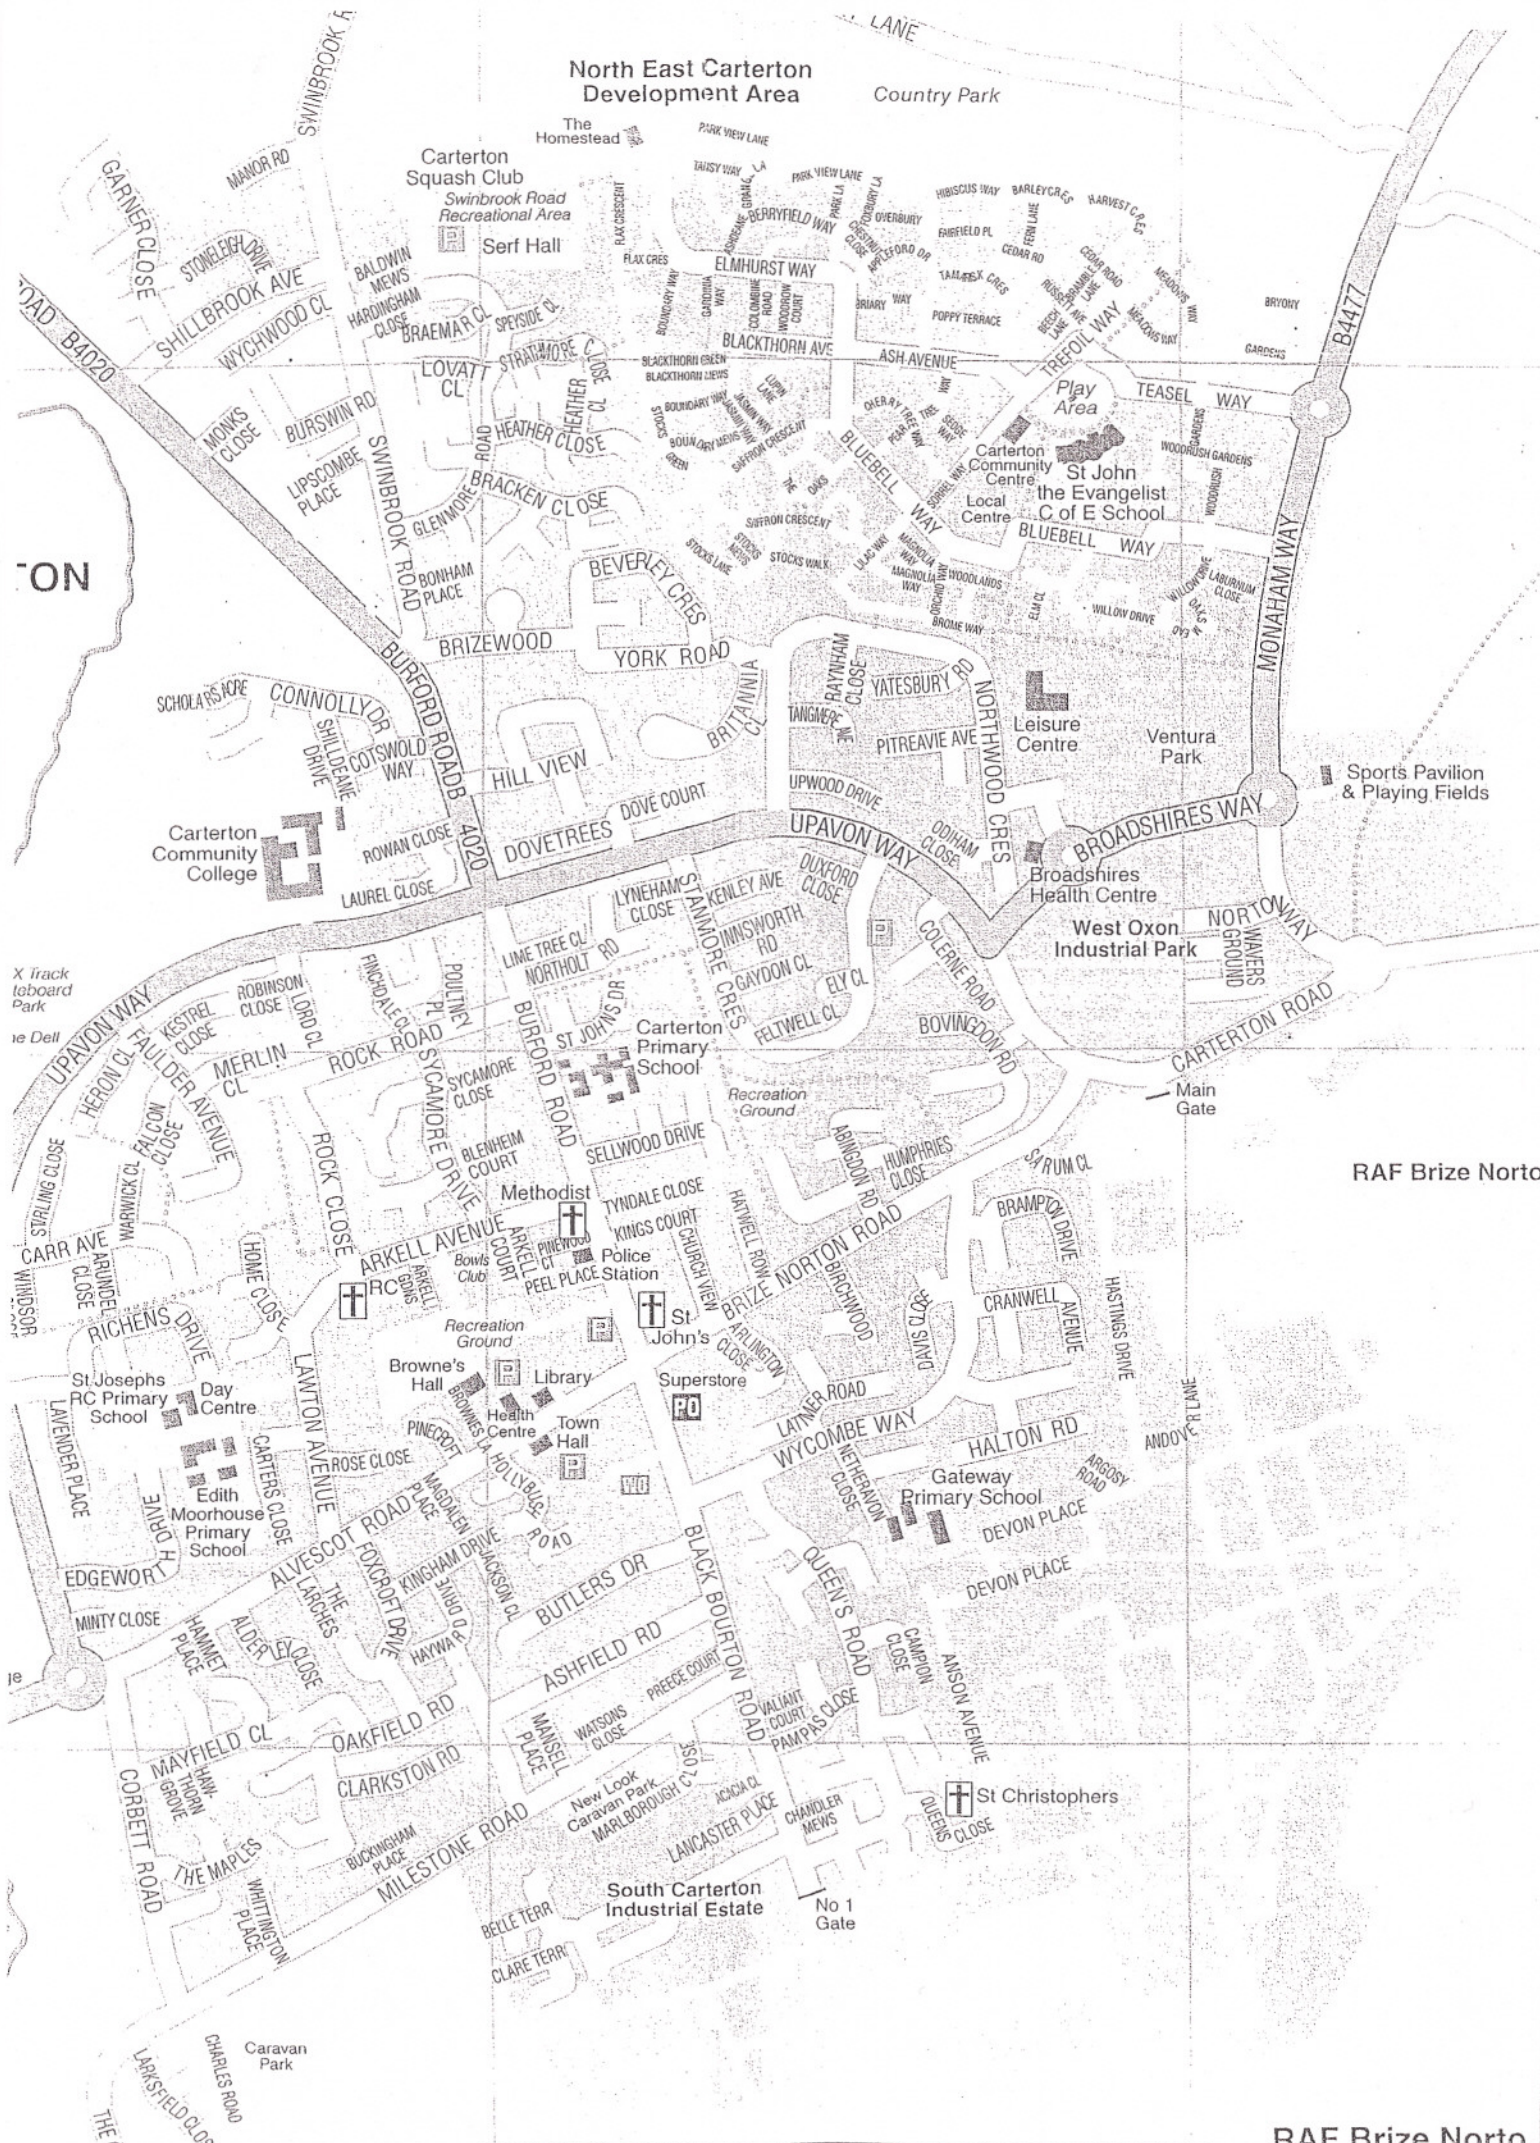

# North East Carterton Development Area

Country Park

TON

X Track to board Park  
ie Dell

RAF Brize Norto

RAF Brize Norto

South Carterton Industrial Estate

No 1 Gate

Main Gate

Carterton Community College

Carterton Community Centre  
Local Centre

West Oxon Industrial Park

Sports Pavilion & Playing Fields

Carterton Squash Club  
Swinbrook Road  
Recreational Area

Serf Hall

Play Area

St John the Evangelist  
C of E School

Leisure Centre

Broadshires Health Centre

Carterton Primary School

Methodist Church

St John's Church

St Josephs RC Primary School

Edith Moorhouse Primary School

Gateway Primary School

St Christophers Church

Caravan Park